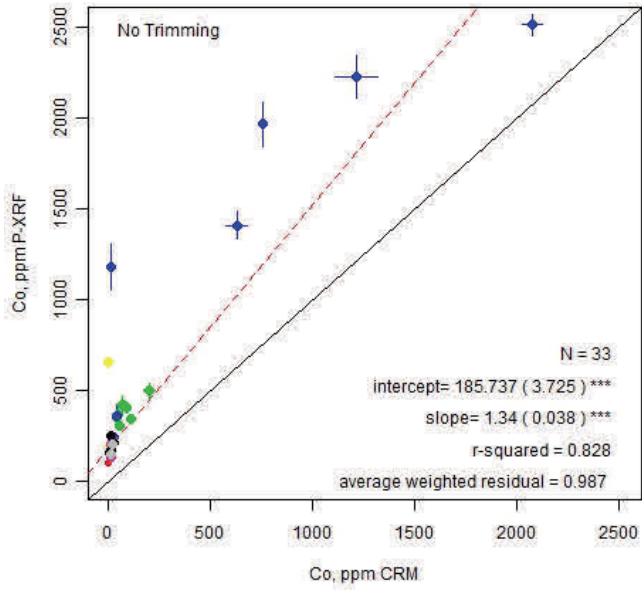

Handheld-HHCM-Mining Mode