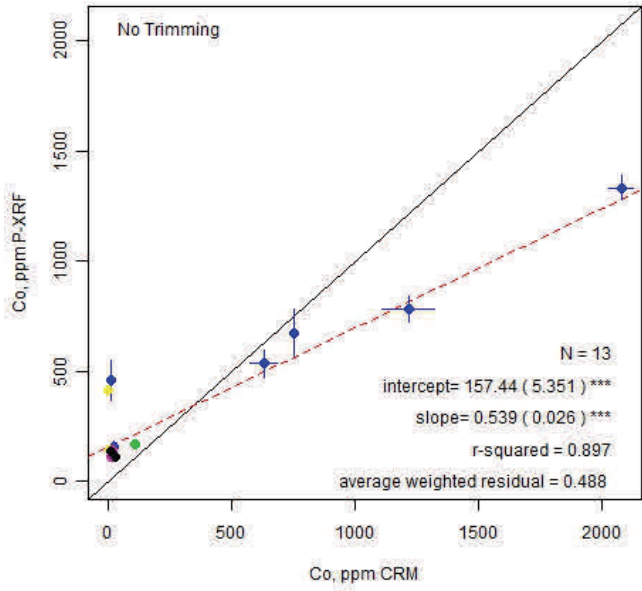

Handheld-HHAM-Mining Mode