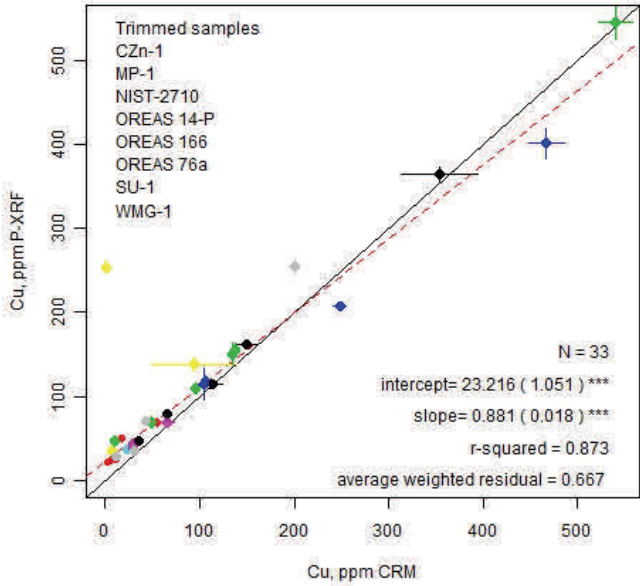

Handheld-HHAM-Mining Mode