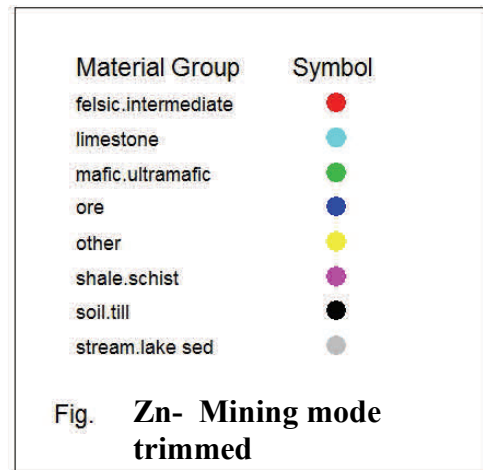

Handheld-HHAM-Mining Mode

Material Group	Symbol
felsic.intermediate	●
limestone	●
mafic.ultramafic	●
ore	●
other	●
shale.schist	●
soil.till	●
stream.lake sed	●

Fig. W- Mining mode

Benchtop-BTAM-Mining Mode

Bench Top-BTBM-Mining Mode

Handheld-HHAM-Mining Mode

Handheld-HHBM-Mining Mode

Handheld-HHCM-Mining Mode

Benchtop-BTAM-Mining Mode

Bench Top-BTBM-Mining Mode

Handheld-HHAM-Mining Mode

Handheld-HHBM-Mining Mode

Handheld-HHCM-Mining Mode

Benchtop-BTAM-Mining Mode

Bench Top-BTBM-Mining Mode

Handheld-HHAM-Mining Mode

Handheld-HHBM-Mining Mode

Handheld-HHCM-Mining Mode

Benchtop-BTAM-Mining Mode

Bench Top-BTBM-Mining Mode