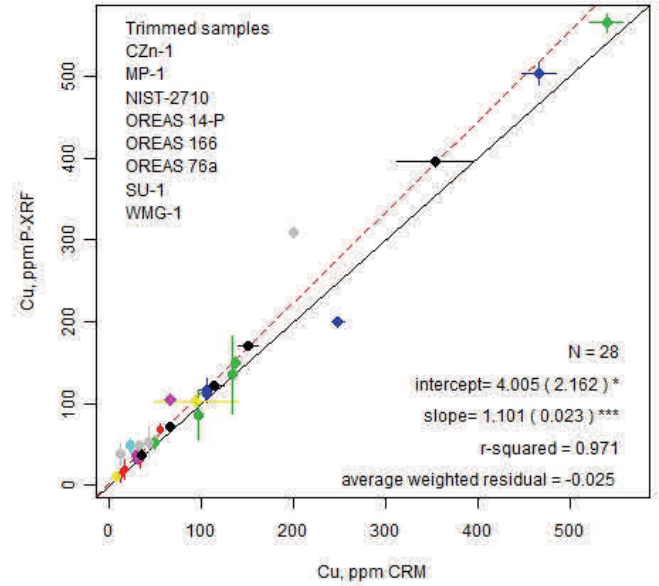

Handheld-HHBM-Mining Mode