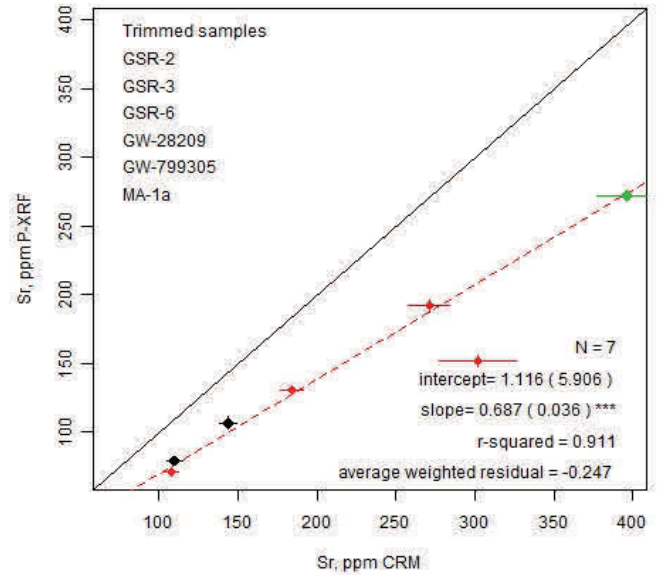

Bench Top-BTBM-Mining Mode