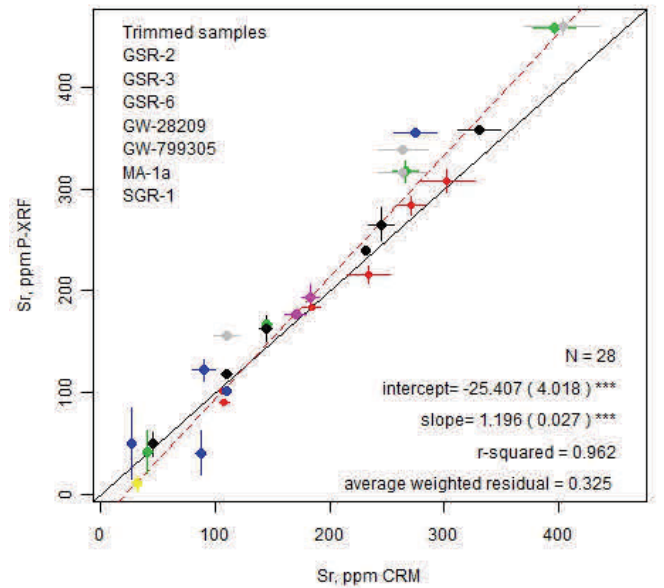

Handheld-HHBM-Mining Mode