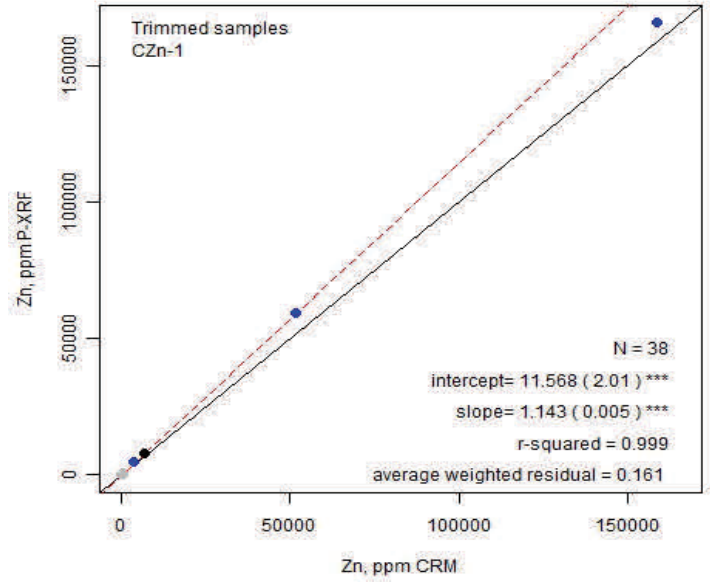

Fig. W- Mining mode

Bench Top-BTBM-Mining Mode