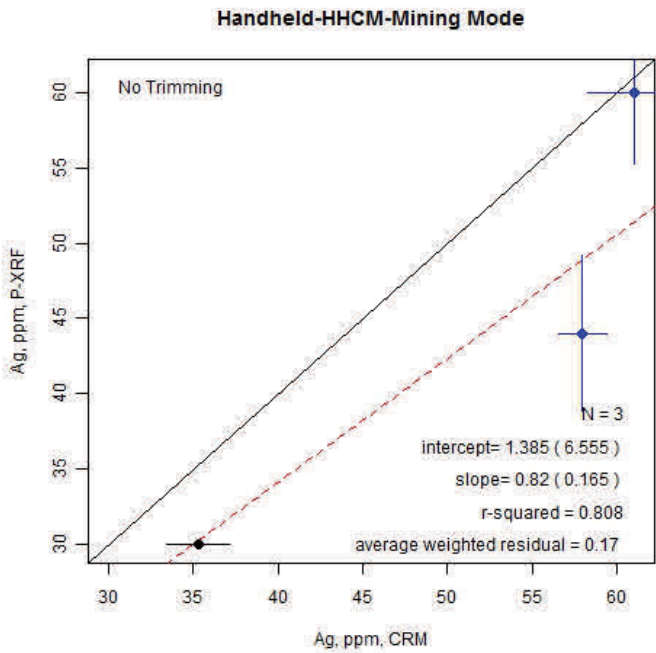

**CANADIAN MINING INDUSTRY RESEARCH
ORGANIZATION (CAMIRO) EXPLORATION DIVISION**

CAMIRO PROJECT 10E01

**Quality Control Assessment of Portable XRF Analysers:
Development of Standard Operating Procedures,
Performance on Variable Media and Recommended Uses**

APPENDIX 4b

X-Y Graphs for Mining Mode

Benchtop-BTAM-Mining Mode

Benchtop-BTBM-Mining Mode

Handheld-Machine A-Mining Mode

Handheld-HHBM-Mining Mode

Handheld-HHCM-Mining Mode

Benchtop-BTAM-Mining Mode