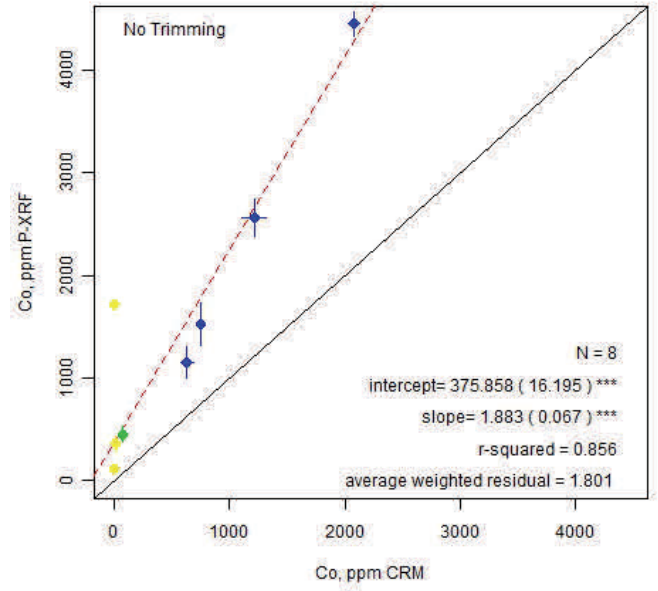

Handheld-HHBM-Mining Mode