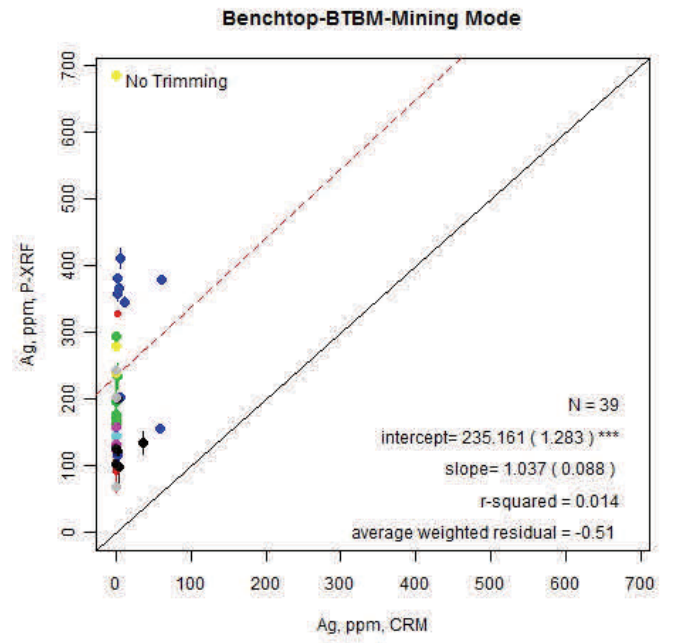

**CANADIAN MINING INDUSTRY RESEARCH
ORGANIZATION (CAMIRO) EXPLORATION DIVISION**

CAMIRO PROJECT 10E01

**Quality Control Assessment of Portable XRF Analysers:
Development of Standard Operating Procedures,
Performance on Variable Media and Recommended Uses**

APPENDIX 4b

X-Y Graphs for Mining Mode

Benchtop-BTAM-Mining Mode

Benchtop-BTBM-Mining Mode

Handheld-Machine A-Mining Mode

Handheld-HHBM-Mining Mode

Handheld-HHCM-Mining Mode

Benchtop-BTAM-Mining Mode