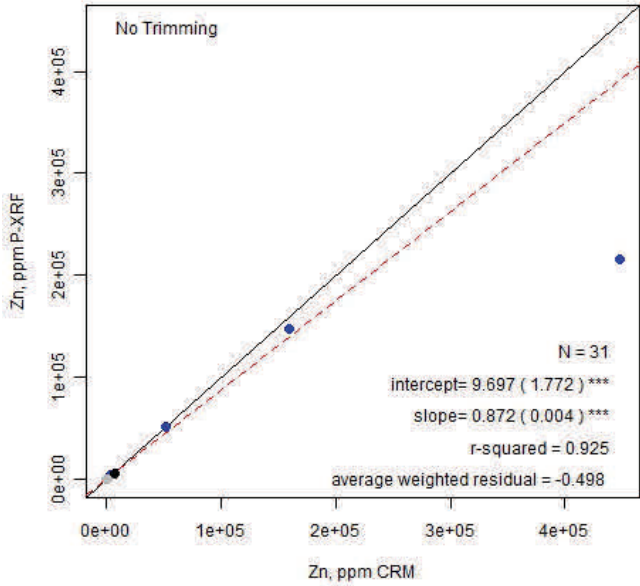

Handheld-HHAM-Mining Mode