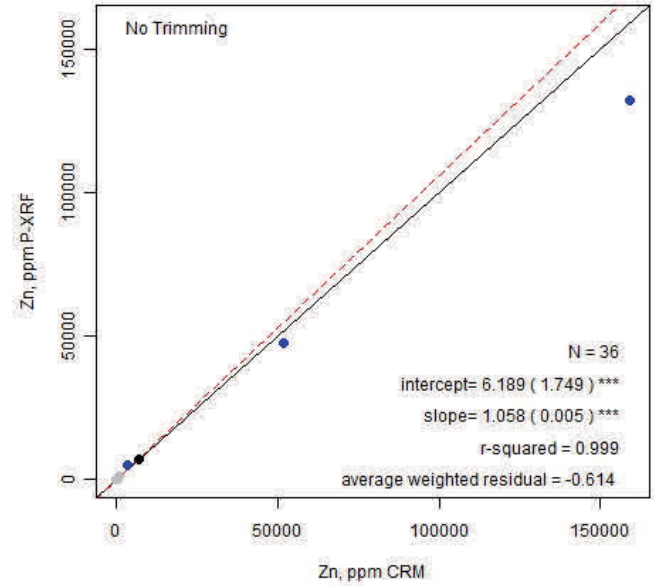

Handheld-HHBM-Mining Mode