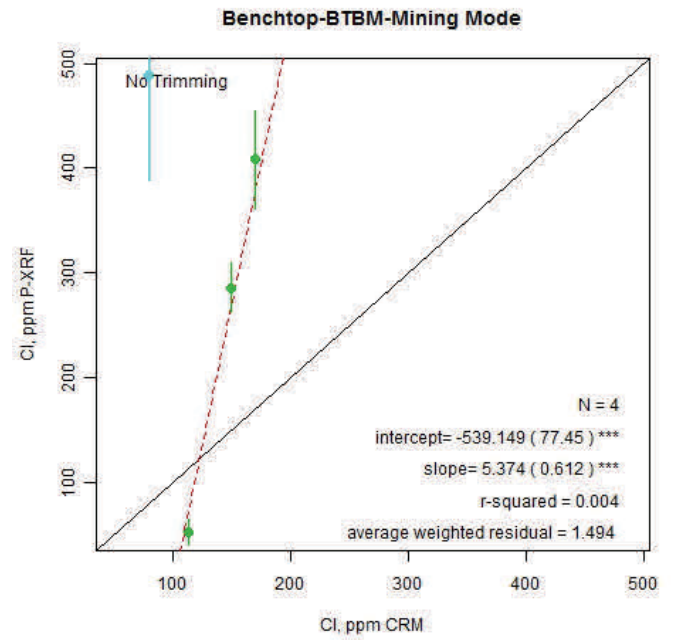

Handheld-HHCM-Mining Mode

Handheld-HHBM-Mining Mode

Material Group	Symbol
felsic.intermediate	●
limestone	●
mafic.ultramafic	●
ore	●
other	●
shale.schist	●
soil.till	●
stream.lake sed	●

Fig. Ce- Mining mode