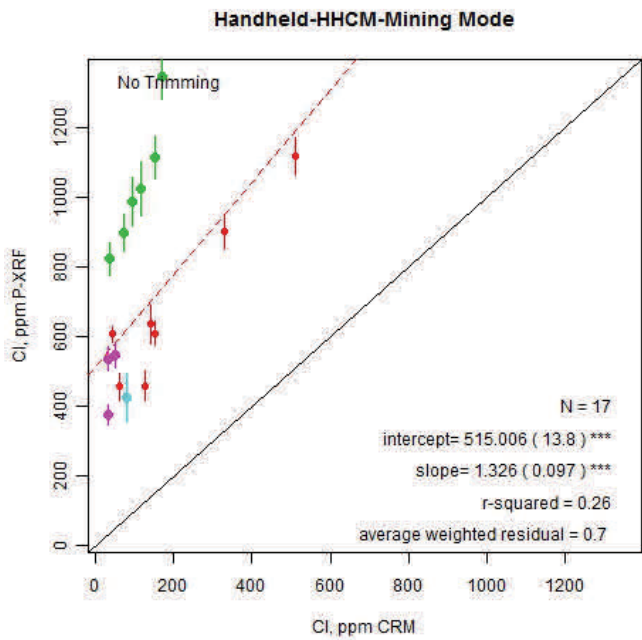

Handheld-HHCM-Mining Mode

Handheld-HHBM-Mining Mode

Material Group	Symbol
felsic.intermediate	●
limestone	●
mafic.ultramafic	●
ore	●
other	●
shale.schist	●
soil.till	●
stream.lake sed	●

Fig. Ce- Mining mode