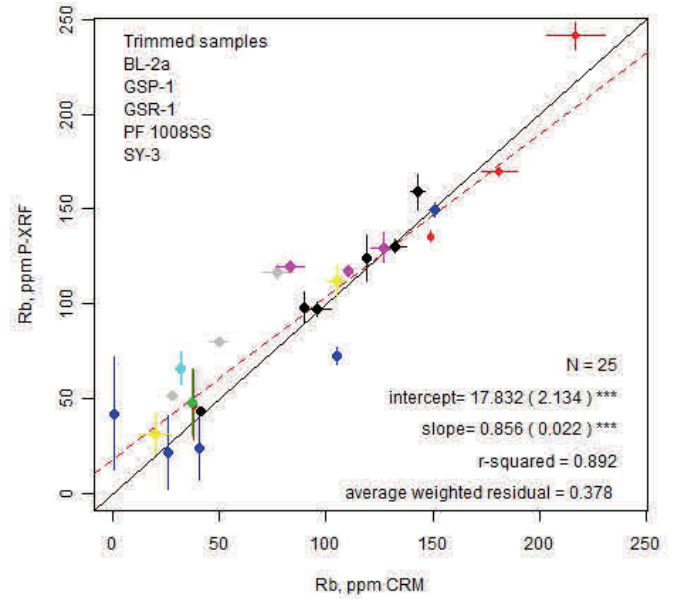

Bench Top-BTBM-Mining Mode

Handheld-HHBM-Mining Mode

Handheld-HHCM-Mining Mode

Material Group	Symbol
felsic.intermediate	●
limestone	●
mafic.ultramafic	●
ore	●
other	●
shale.schist	●
soil.till	●
stream.lake sed	●

Fig. **Rb- Mining mode**
Partial trim

Bench Top-BTBM-Mining Mode

Handheld-HHBM-Mining Mode

Handheld-HHCM-Mining Mode

Benchtop-BTAM-Mining Mode

Bench Top-BTBM-Mining Mode

Handheld-HHAM-Mining Mode

Handheld-HHBM-Mining Mode