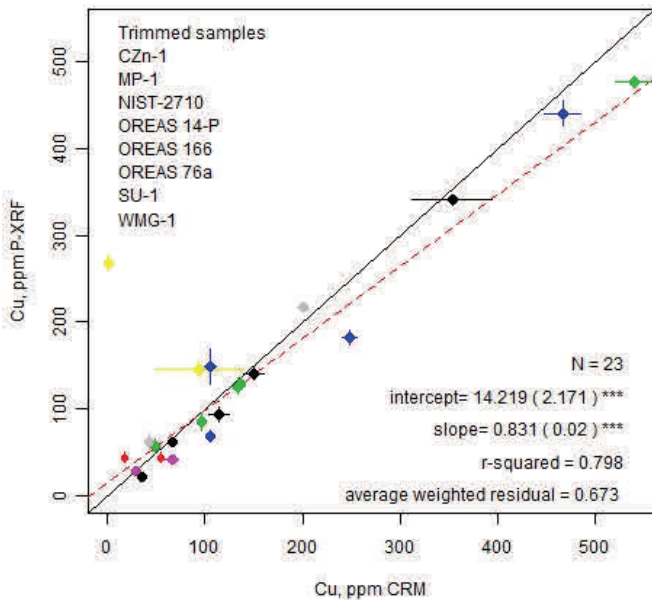

Handheld-HHCM-Mining Mode